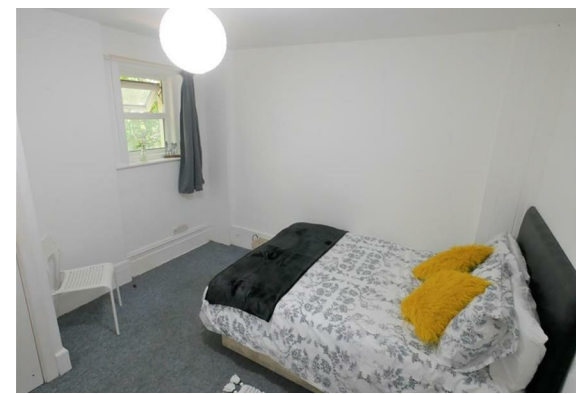

Flat 4 5 Wootton Mount
, Bournemouth, BH1 1PJ

£625 Per month

Flat 4 5 Wootton Mount

, Bournemouth, BH1 1PJ

Floor Plan

Viewing

Please contact our HMO's Office on
if you wish to arrange a viewing appointment for this property or require further information.