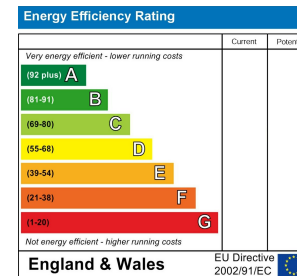

Viewing

Please contact our Fully Managed Properties Office on [redacted] if you wish to arrange a viewing appointment for this property or require further information.

Area Map

Energy Efficiency Graph

These particulars, whilst believed to be accurate are set out as a general outline only for guidance and do not constitute any part of an offer or contract. Intending purchasers should not rely on them as statements of representation of fact, but must satisfy themselves by inspection or otherwise as to their accuracy. No person in this firm's employment has the authority to make or give any representation or warranty in respect of the property.