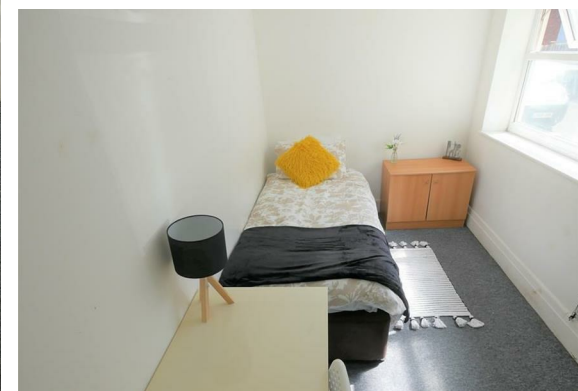

## Flat 4 5 Wootton Mount

, Bournemouth, BH1 1PJ

We are pleased to offer this single room close to Bournemouth town centre. The property is located within a walking distance to the beach, high street shops, and public transport. The room comes fully furnished and all bills are included in the monthly rent. There is complimentary Wifi at the property. Shared kitchen and laundry facilities are available at the property. It is suitable for students or full-time workers. Please give us a call to arrange a viewing.