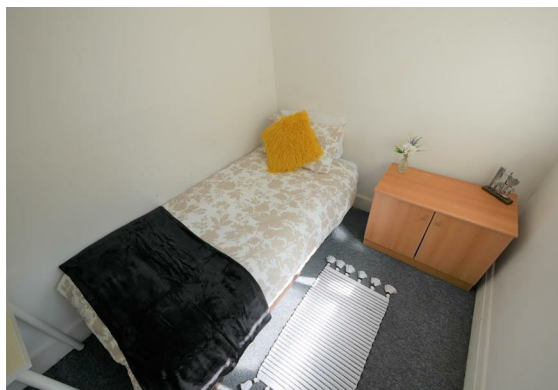

## Flat 4 5 Wootton Mount

, Bournemouth, BH1 1PJ

We are pleased to offer this single room close to Bournemouth town centre. The property is located within a walking distance to the beach, high street shops, and public transport. The room comes fully furnished and all bills are included in the monthly rent. There is complimentary Wifi at the property. Shared kitchen and laundry facilities are available at the property. It is suitable for students or full-time workers. Please give us a call to arrange a viewing.