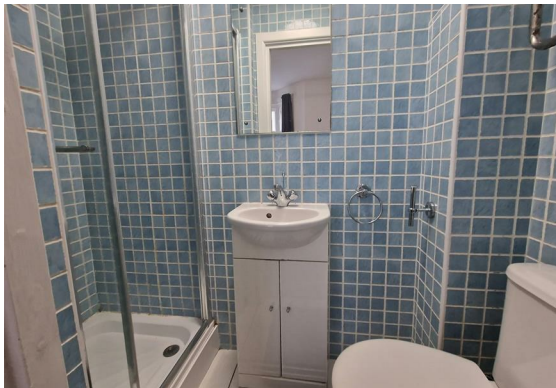

Flat 1 96A Old Christchurch Road
, Bournemouth, BH1 1LR

£850 Per month

Flat 1 96A Old Christchurch

, Bournemouth, BH1 1LR

Large Ensuite bedroom to let in Town center.

Floor Plan

Viewing

Please contact our HMO's Office on
if you wish to arrange a viewing appointment for this property or require further information.