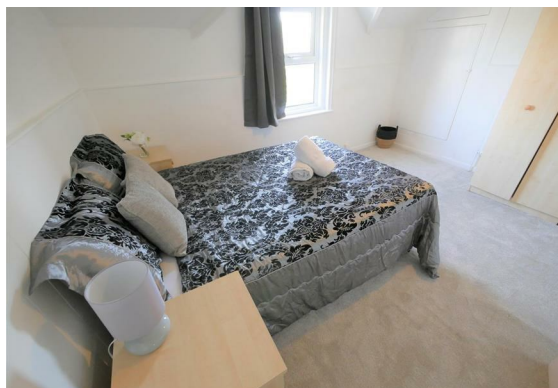

Flat 1 96A Old Christchurch Road
, Bournemouth, BH1 1LR

£650 Per month

Flat 1 96A Old Christchurch
Bournemouth, BH1 1LR

Floor Plan

Viewing

Please contact our HMO's Office on
if you wish to arrange a viewing appointment for this property or require further information.