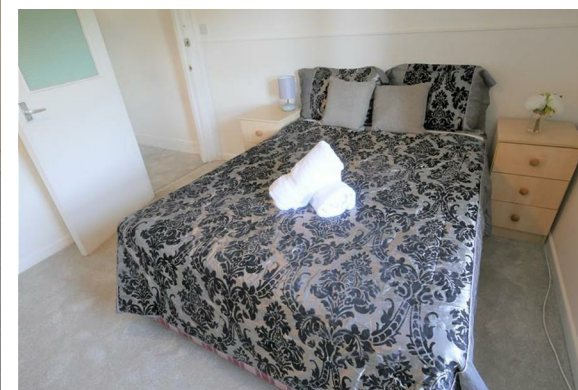

Flat 1 96A Old Christchurch Road
, Bournemouth, BH1 1LR

£650 Per month

Flat 1 96A Old Christchurch
Bournemouth, BH1 1LR

Floor Plan

Viewing

Please contact our HMO's Office on
if you wish to arrange a viewing appointment for this property or require further information.