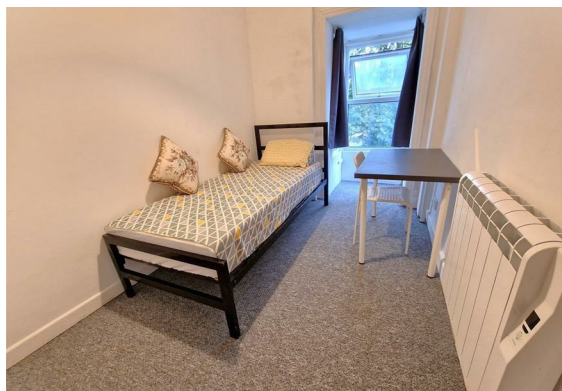

Flat 5 5 Wootton Mount
Bournemouth, BH1 1PJ

£485 Per month

6

2

1

Flat 5 5 Wootton Mount
, Bournemouth, BH1 1PJ

Floor Plan

Viewing