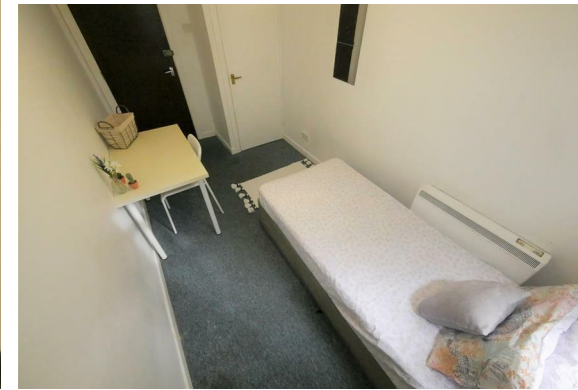

Flat 15 Wootton Mount
, Bournemouth, BH1 1PJ

£500 Per month

Flat 1 5 Wootton Mount
 , Bournemouth, BH1 1PJ

Floor Plan

Viewing

Please contact our HMO's Office on if you wish to arrange a viewing appointment for this property or require further information.