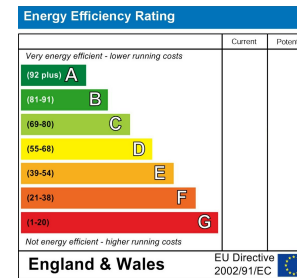

Viewing

Please contact our Fully Managed Properties Office on if you wish to arrange a viewing appointment for this property or require further information.

Area Map

Energy Efficiency Graph

These particulars, whilst believed to be accurate are set out as a general outline only for guidance and do not constitute any part of an offer or contract. Intending purchasers should not rely on them as statements of representation of fact, but must satisfy themselves by inspection or otherwise as to their accuracy. No person in this firm's employment has the authority to make or give any representation or warranty in respect of the property.