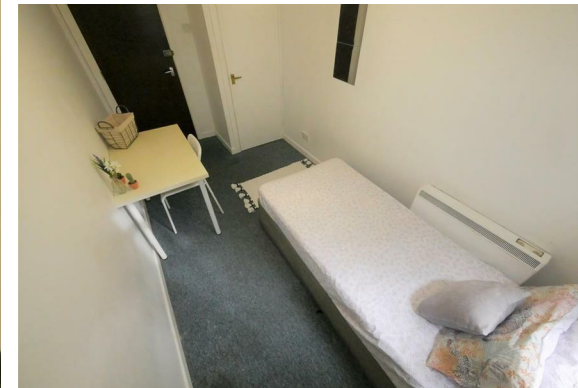

Flat 15 Wootton Mount
, Bournemouth, BH1 1PJ

£550 Per month

Flat 1 5 Wootton Mount
, Bournemouth, BH1 1PJ

Floor Plan

Viewing

Please contact our HMO's Office on
if you wish to arrange a viewing appointment for this property or require further information.